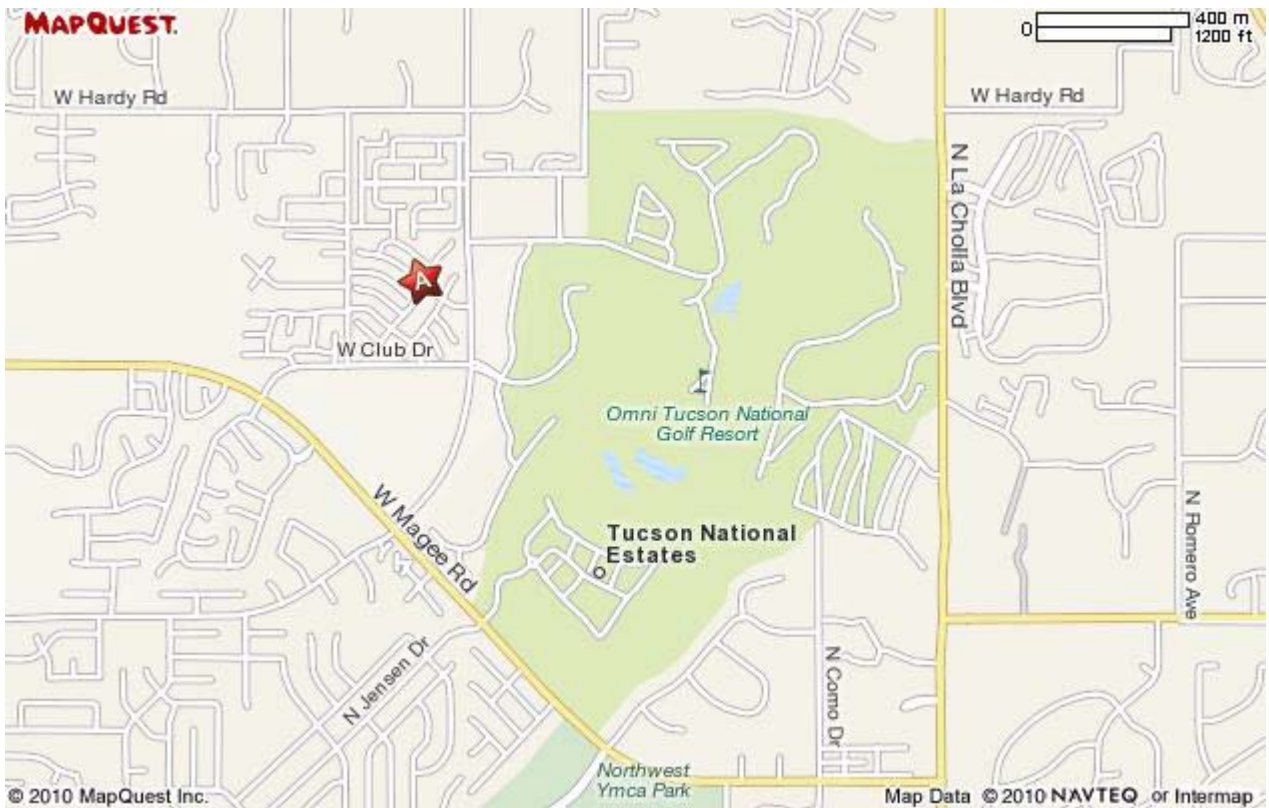

Tucson Chapter EGA Yard Sale
Saturday March 13, 2010
7:00am – 4:00pm
3007 W Country Hill Dr
398-7268

From the intersection of Ina Rd and La Cholla Blvd: Turn north on La Cholla, at second light go west (left) on Magee Rd. At second light go north (right) on Shannon. Take the second road on the left, Country Hill Drive. Go through two stops signs. It's the second house on the left -# 3007

From interstate 10: Take Cortaro Rd exit #246. Drive east on Cortaro Farms Rd 3.5 miles. Turn north (left) on Shannon at light. Take second road on the left, Country Hill Drive. Go through two stop signs. It's the second house on the left.